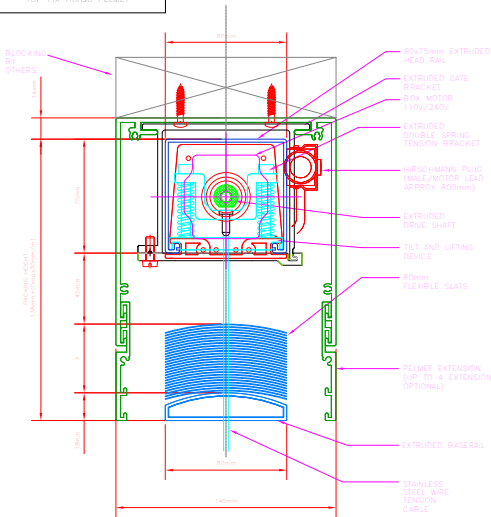

HORISO SVB 80 AK-G

TOP FIX Horiso PELMET

INSTALLATION CONDITION:

TOP FIX Horiso PELMET

SLIND TYPE

Horiso SVB 80 AK-G

www.horiso.com.br

REV	DESCRIPTION	DATE	STATUS
A	INITIAL DRAWING	04/02/12	OK
B	CABLE MATERIAL UPDATE	04/01/14	OK

DRAWING			
NO.	REV.	NO.	DATE
		20120207-1-3	

T: (61 2) 8755 4500

F: (61 2) 8755 4555

APPROVED SIGNATURE