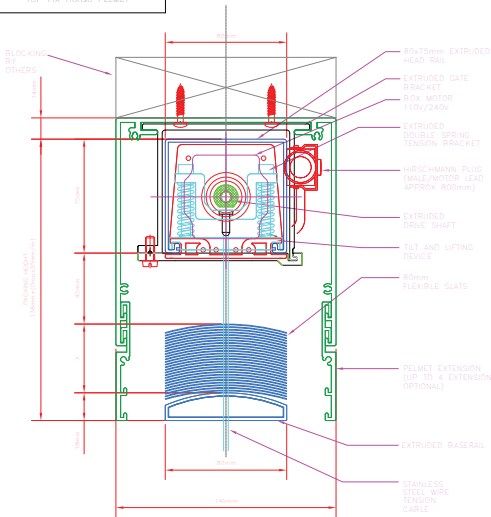

HORISO SVB 80 AK-G

TOP FIX Horiso PELMET

INSTALLATION CONDITION:

TOP FIX Horiso PELMET

SLIND TYPE

Horiso SVB 80 AK-G

horiso

www.horiso.com.br

REV	DESCRIPTION	DATE	STATUS
A	INITIAL DRAWING	04/02/12	REV
B	CABLE MATERIAL UPDATE	04/02/14	REV

DRAWING			
NO.	REV.	DATE	BY
		20120207-1-3	

T: (61 2) 8755 4500
F: (61 2) 8755 4550

APPROVED SIGNATURE