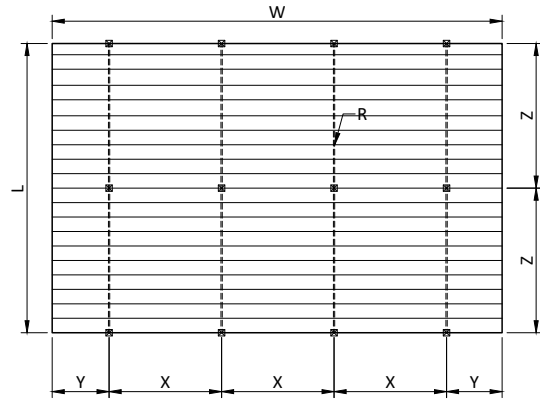

74W Western Red Cedar (WRC)

DATA 74W

74x10mm wood louvers

	
width	W
length / drop / height	L
rack arm distance	X
slat side overhang	Y
support distance	Z
standard rack arm	35 mm
heavy duty rack arm	80 mm
box rack arm	100 mm
number of rack arms	R

INTERNAL
max. 20m ²
max. 130 cm
max. 30 cm
max. 180 cm
max. 300 cm
max. 420 cm
minimum # rack arms
-190 cm = 2 pcs
191-320 cm = 3 pcs
321-360 cm = 4 pcs

EXTERNAL
max. 18m ²
max. 120 cm
max. 30 cm
max. 150 cm
max. 280 cm
max. 350 cm
minimum # rack arms
-180 cm = 2 pcs
181-300 cm = 3 pcs
301-360 cm = 4 pcs