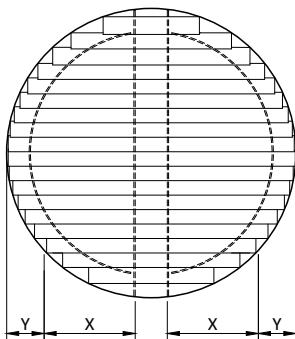

74W Western Red Cedar (WRC)

DATA 74W

74x10mm wood louvers

	
width	W
length / drop / height	L
rack arm distance	X
slat side overhang	Y
support distance	Z
standard rack arm	35 mm
heavy duty rack arm	80 mm
box rack arm	100 mm
number of rack arms	R

INTERNAL
max. 20m ²
max. 130 cm
max. 30 cm
max. 180 cm
max. 300 cm
max. 420 cm
minimum # rack arms
-190 cm = 2 pcs
191-320 cm = 3 pcs
321-360 cm = 4 pcs

EXTERNAL
max. 18m ²
max. 120 cm
max. 30 cm
max. 150 cm
max. 280 cm
max. 350 cm
minimum # rack arms
-180 cm = 2 pcs
181-300 cm = 3 pcs
301-360 cm = 4 pcs