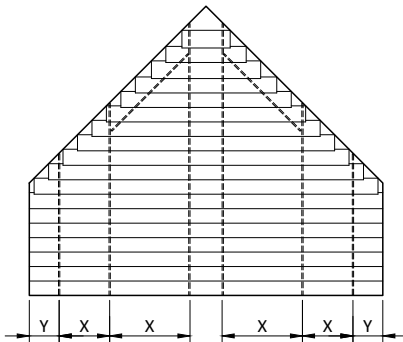

74W Western Red Cedar (WRC)

DATA 74W

74x10mm wood louvers

	
width	W
length / drop / height	L
rack arm distance	X
slat side overhang	Y
support distance	Z
standard rack arm	35 mm
heavy duty rack arm	80 mm
box rack arm	100 mm
number of rack arms	R

INTERNAL
max. 20m ²
max. 130 cm
max. 30 cm
max. 180 cm
max. 300 cm
max. 420 cm
minimum # rack arms
-190 cm = 2 pcs
191-320 cm = 3 pcs
321-360 cm = 4 pcs

EXTERNAL
max. 18m ²
max. 120 cm
max. 30 cm
max. 150 cm
max. 280 cm
max. 350 cm
minimum # rack arms
-180 cm = 2 pcs
181-300 cm = 3 pcs
301-360 cm = 4 pcs