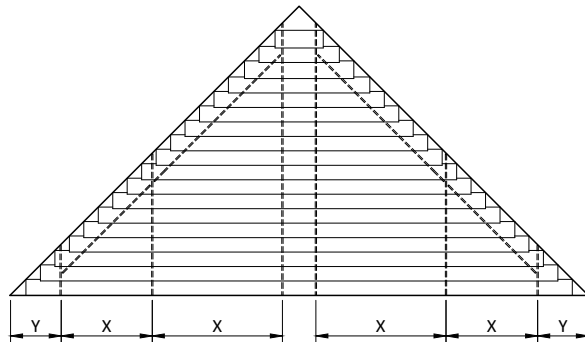

74W Western Red Cedar (WRC)

DATA 74W

74x10mm wood louvers

	
width	W
length / drop / height	L
rack arm distance	X
slat side overhang	Y
support distance	Z
standard rack arm	35 mm
heavy duty rack arm	80 mm
box rack arm	100 mm
number of rack arms	R

INTERNAL
max. 20m ²
max. 130 cm
max. 30 cm
max. 180 cm
max. 300 cm
max. 420 cm
minimum # rack arms
-190 cm = 2 pcs
191-320 cm = 3 pcs
321-360 cm = 4 pcs

EXTERNAL
max. 18m ²
max. 120 cm
max. 30 cm
max. 150 cm
max. 280 cm
max. 350 cm
minimum # rack arms
-180 cm = 2 pcs
181-300 cm = 3 pcs
301-360 cm = 4 pcs