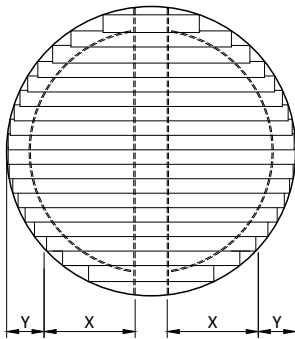

153W Western Red Cedar (WRC)

DATA 153W

153x16mm wood louvers

	
width	W
length / drop / height	L
rack arm distance	X
slat side overhang	Y
support distance	Z
heavy duty rack arm 65 mm	
box rack arm 120 mm	
number of rack arms	R

INTERNAL
max. 20m ²
max. 150 cm
max. 30 cm
max. 250 cm
max. 500 cm
minimum # rack arms
-210 cm = 2 pcs
211-360 cm = 3 pcs

EXTERNAL
max. 18m ²
max. 150 cm
max. 30 cm
max. 225 cm
max. 400 cm
minimum # rack arms
-210 cm = 2 pcs
211-360 cm = 3 pcs