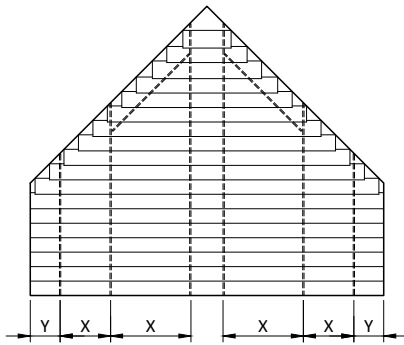

153W Western Red Cedar (WRC)

DATA 153W

153x16mm wood louvers

	
width	W
length / drop / height	L
rack arm distance	X
slat side overhang	Y
support distance	Z
heavy duty rack arm 65 mm	
box rack arm 120 mm	
number of rack arms	R

INTERNAL
max. 20m ²
max. 150 cm
max. 30 cm
max. 250 cm
max. 500 cm
minimum # rack arms
-210 cm = 2 pcs
211-360 cm = 3 pcs

EXTERNAL
max. 18m ²
max. 150 cm
max. 30 cm
max. 225 cm
max. 400 cm
minimum # rack arms
-210 cm = 2 pcs
211-360 cm = 3 pcs