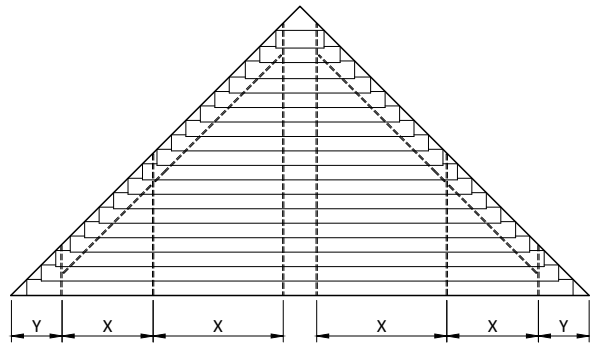

153W Western Red Cedar (WRC)

DATA 153W

153x16mm wood louvers

	
width	W
length / drop / height	L
rack arm distance	X
slat side overhang	Y
support distance	Z
heavy duty rack arm 65 mm	
box rack arm 120 mm	
number of rack arms	R

INTERNAL
max. 20m ²
max. 150 cm
max. 30 cm
max. 250 cm
max. 500 cm
minimum # rack arms
-210 cm = 2 pcs
211-360 cm = 3 pcs

EXTERNAL
max. 18m ²
max. 150 cm
max. 30 cm
max. 225 cm
max. 400 cm
minimum # rack arms
-210 cm = 2 pcs
211-360 cm = 3 pcs