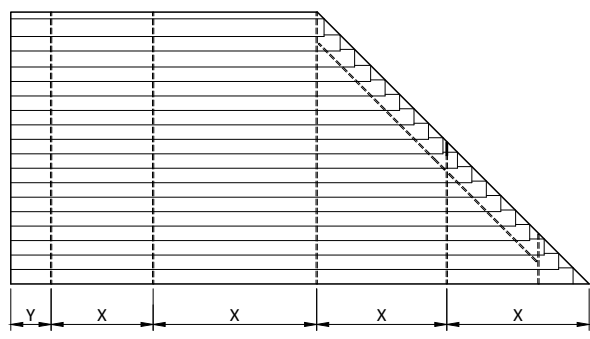

153W Western Red Cedar (WRC)

DATA 153W

153x16mm wood louvers

	
width	W
length / drop / height	L
rack arm distance	X
slat side overhang	Y
support distance	Z
heavy duty rack arm 65 mm	
box rack arm 120 mm	
number of rack arms	R

INTERNAL
max. 20m ²
max. 150 cm
max. 30 cm
max. 250 cm
max. 500 cm
minimum # rack arms
-210 cm = 2 pcs
211-360 cm = 3 pcs

EXTERNAL
max. 18m ²
max. 150 cm
max. 30 cm
max. 225 cm
max. 400 cm
minimum # rack arms
-210 cm = 2 pcs
211-360 cm = 3 pcs