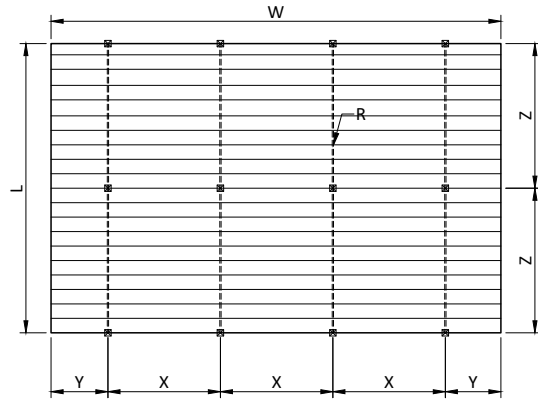

153W Western Red Cedar (WRC)

DATA 153W

153x16mm wood louvers

	
width	W
length / drop / height	L
rack arm distance	X
slat side overhang	Y
support distance	Z
heavy duty rack arm 65 mm	
box rack arm 120 mm	
number of rack arms	R

INTERNAL
max. 20m ²
max. 150 cm
max. 30 cm
max. 250 cm
max. 500 cm
minimum # rack arms
-210 cm = 2 pcs
211-360 cm = 3 pcs

EXTERNAL
max. 18m ²
max. 150 cm
max. 30 cm
max. 225 cm
max. 400 cm
minimum # rack arms
-210 cm = 2 pcs
211-360 cm = 3 pcs