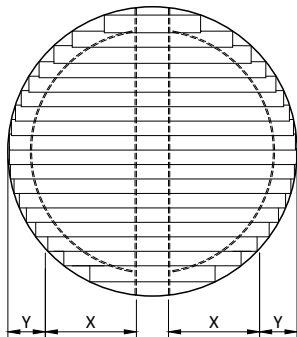

# 98W Western Red Cedar (WRC)

DATA 98W

98x16mm wood louvers

available colors & quality:  
western red cedar

## Sunshield 98W Western Red Cedar (WRC)

	
width	W
length / drop / height	L
rack arm distance	X
slat side overhang	Y
support distance	Z
standard rack arm	35 mm
heavy duty rack arm	80 mm
box rack arm	100 mm
number of rack arms	R

<b>INTERNAL</b>
max. 20m <sup>2</sup>
max. 130 cm
max. 30 cm
max. 180 cm
max. 300 cm
max. 420 cm
minimum # rack arms
-190 cm = 2 pcs
191-320 cm = 3 pcs
321-360 cm = 4 pcs

<b>EXTERNAL</b>
max. 18m <sup>2</sup>
max. 120 cm
max. 30 cm
max. 150 cm
max. 280 cm
max. 350 cm
minimum # rack arms
-180 cm = 2 pcs
181-300 cm = 3 pcs
301-360 cm = 4 pcs