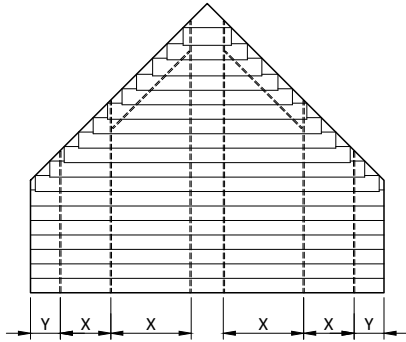

# 98W Western Red Cedar (WRC)

DATA 98W

98x16mm wood louvers

available colors & quality:  
western red cedar

## Sunshield 98W Western Red Cedar (WRC)

	
width	W
length / drop / height	L
rack arm distance	X
slat side overhang	Y
support distance	Z
standard rack arm	35 mm
heavy duty rack arm	80 mm
box rack arm	100 mm
number of rack arms	R

<b>INTERNAL</b>
max. 20m <sup>2</sup>
max. 130 cm
max. 30 cm
max. 180 cm
max. 300 cm
max. 420 cm
minimum # rack arms
-190 cm = 2 pcs
191-320 cm = 3 pcs
321-360 cm = 4 pcs

<b>EXTERNAL</b>
max. 18m <sup>2</sup>
max. 120 cm
max. 30 cm
max. 150 cm
max. 280 cm
max. 350 cm
minimum # rack arms
-180 cm = 2 pcs
181-300 cm = 3 pcs
301-360 cm = 4 pcs