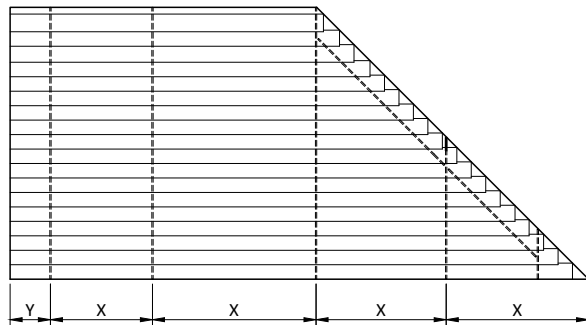

# 98W Western Red Cedar (WRC)

DATA 98W

98x16mm wood louvers

available colors & quality:  
western red cedar

## Sunshield 98W Western Red Cedar (WRC)

	
width	W
length / drop / height	L
rack arm distance	X
slat side overhang	Y
support distance	Z
standard rack arm	35 mm
heavy duty rack arm	80 mm
box rack arm	100 mm
number of rack arms	R

<b>INTERNAL</b>
max. 20m <sup>2</sup>
max. 130 cm
max. 30 cm
max. 180 cm
max. 300 cm
max. 420 cm
minimum # rack arms
-190 cm = 2 pcs
191-320 cm = 3 pcs
321-360 cm = 4 pcs

<b>EXTERNAL</b>
max. 18m <sup>2</sup>
max. 120 cm
max. 30 cm
max. 150 cm
max. 280 cm
max. 350 cm
minimum # rack arms
-180 cm = 2 pcs
181-300 cm = 3 pcs
301-360 cm = 4 pcs