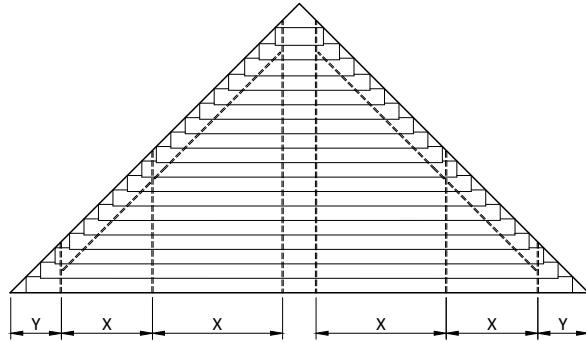

# 98W Western Red Cedar (WRC)

DATA 98W

98x16mm wood louvers

available colors & quality:  
western red cedar

## Sunshield 98W Western Red Cedar (WRC)

	
width	W
length / drop / height	L
rack arm distance	X
slat side overhang	Y
support distance	Z
standard rack arm	35 mm
heavy duty rack arm	80 mm
box rack arm	100 mm
number of rack arms	R