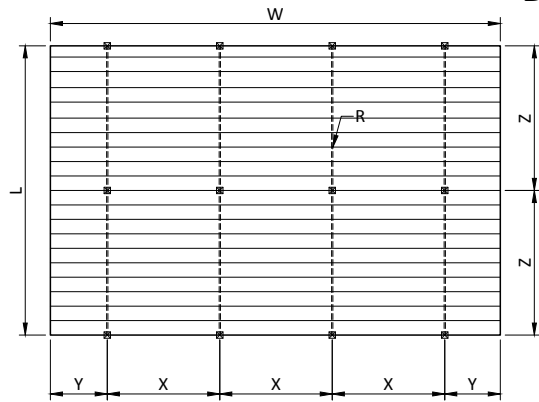

# 98W Western Red Cedar (WRC)

DATA 98W

98x16mm wood louvers

available colors & quality:  
western red cedar

## Sunshield 98W Western Red Cedar (WRC)

	
width	W
length / drop / height	L
rack arm distance	X
slat side overhang	Y
support distance	Z
standard rack arm	35 mm
heavy duty rack arm	80 mm
box rack arm	100 mm
number of rack arms	R

<b>INTERNAL</b>
max. 20m <sup>2</sup>
max. 130 cm
max. 30 cm
max. 180 cm
max. 300 cm
max. 420 cm
minimum # rack arms
-190 cm = 2 pcs
191-320 cm = 3 pcs
321-360 cm = 4 pcs

<b>EXTERNAL</b>
max. 18m <sup>2</sup>
max. 120 cm
max. 30 cm
max. 150 cm
max. 280 cm
max. 350 cm
minimum # rack arms
-180 cm = 2 pcs
181-300 cm = 3 pcs
301-360 cm = 4 pcs