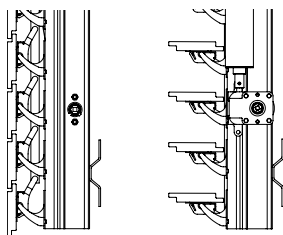

# Timber Rack Arms 98W

horiso®

	Internal	External
Size of louvre:	98mm	98mm
Thickness of louvre:	16mm	16mm
Louvres moveable:	0° - 90°	0° - 90°
Max Width (W):	360cm	360cm
Max Drop / Length (L)*:	600cm	600cm
Maximum area:	20m <sup>2</sup>	18m <sup>2</sup>
Louvre - Louvre distance (Step / Pitch) (S):	90mm	90mm
Maximum Rack arm distance (X):	130cm	120cm
Maximum Side overhang (Y)	30cm	30cm

\* = number of rack arms placed beneath each other is unlimited

## Horiso Timber Rack Arm - RA98W

The 98W is a non retractable louvre blind made of timber, Western Red Cedar is the type of wood which is most commonly used. With a width of 98 mm it is suited for internal and external installation to horizontal, vertical, sloping or unusual shaped windows.