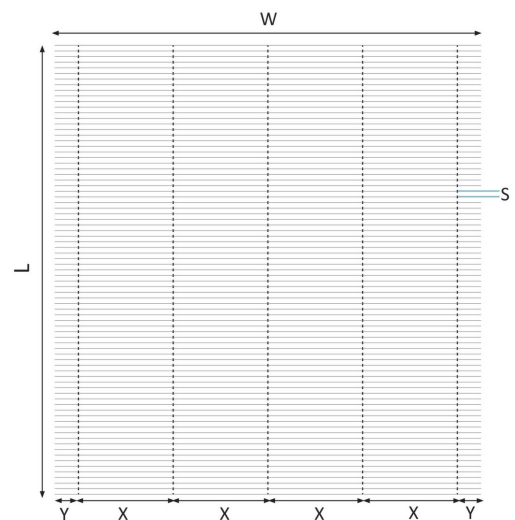

# Timber Rack Arms 98W

horiso®

	Internal	External
Size of louvre:	98mm	98mm
Thickness of louvre:	16mm	16mm
Louvres moveable:	0° - 90°	0° - 90°
Max Width (W):	360cm	360cm
Max Drop / Length (L)*:	600cm	600cm
Maximum area:	20m <sup>2</sup>	18m <sup>2</sup>
Louvre - Louvre distance (Step / Pitch) (S):	90mm	90mm
Maximum Rack arm distance (X):	130cm	120cm
Maximum Side overhang (Y)	30cm	30cm

\* = number of rack arms placed beneath each other is unlimited

## Horiso Timber Rack Arm - RA98W

The 98W is a non retractable louvre blind made of timber, Western Red Cedar is the type of wood which is most commonly used. With a width of 98 mm it is suited for internal and external installation to horizontal, vertical, sloping or unusual shaped windows.