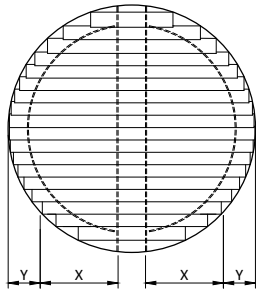

DATA 74W

74W Western Red Cedar (WRC)

74x10mm Wood Louvers

		INTERNAL	EXTERNAL
Width	w	Max. 20m ²	Max. 18m ²
Length / Drop / Height	L		
Rack arm distance	X	max. 130 cm	max. 120 cm
Slat side overhang	Y	max. 30 cm	max. 30 cm
Support distance	Z		
Standard Rack Arm 35 mm		max. 180cm	max. 150 cm
Heavy duty Rack Arm 80mm		max. 300cm	max. 280 cm
Box Rack Arm 100mm		max. 420cm	max. 350 cm
		Minimum # Rack Arms	Minimum # Rack Arms
Number of Rack Arms	R	-190 cm = 2 pcs	-180 cm = 2 pcs
		191-320 cm = 3 pcs	181-300 cm = 3 pcs
		321-360 cm = 4 pcs	301-360 cm = 4 pcs