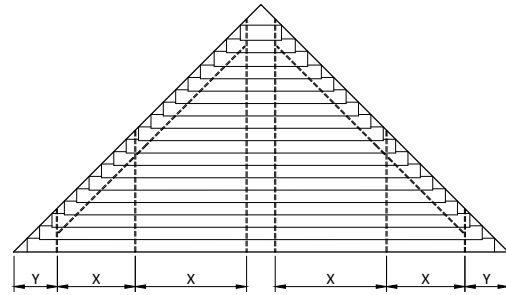

DATA 74W

74W Western Red Cedar (WRC)

74x10mm Wood Louvers

		INTERNAL	EXTERNAL
Width	w	Max. 20m ²	Max. 18m ²
Length / Drop / Height	L		
Rack arm distance	X	max. 130 cm	max. 120 cm
Slat side overhang	Y	max. 30 cm	max. 30 cm
Support distance	Z		
Standard Rack Arm 35 mm		max. 180cm	max. 150 cm
Heavy duty Rack Arm 80mm		max. 300cm	max. 280 cm
Box Rack Arm 100mm		max. 420cm	max. 350 cm
		Minimum # Rack Arms	Minimum # Rack Arms
Number of Rack Arms	R	-190 cm = 2 pcs	-180 cm = 2 pcs
		191-320 cm = 3 pcs	181-300 cm = 3 pcs
		321-360 cm = 4 pcs	301-360 cm = 4 pcs

Larger systems as max* can be calculated and designed by Horiso.