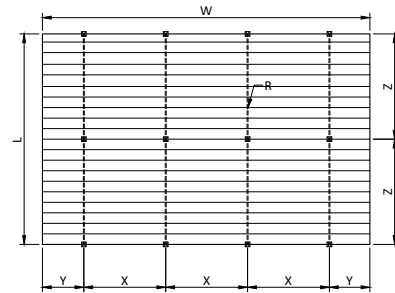

DATA 74W

74W Western Red Cedar (WRC)

74x10mm Wood Louvers

		INTERNAL	EXTERNAL
Width	w	Max. 20m ²	Max. 18m ²
Length / Drop / Height	L		
Rack arm distance	X	max. 130 cm	max. 120 cm
Slat side overhang	Y	max. 30 cm	max. 30 cm
Support distance	Z		
Standard Rack Arm 35 mm		max. 180cm	max. 150 cm
Heavy duty Rack Arm 80mm		max. 300cm	max. 280 cm
Box Rack Arm 100mm		max. 420cm	max. 350 cm
		Minimum # Rack Arms	Minimum # Rack Arms
Number of Rack Arms	R	-190 cm = 2 pcs	-180 cm = 2 pcs
		191-320 cm = 3 pcs	181-300 cm = 3 pcs
		321-360 cm = 4 pcs	301-360 cm = 4 pcs

Larger systems as max* can be calculated and designed by Horiso.