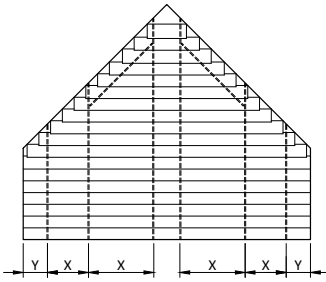

DATA 74W

74W Western Red Cedar (WRC)

74x10mm Wood Louvers

		INTERNAL	EXTERNAL
Width	w	Max. 20m ²	Max. 18m ²
Length / Drop / Height	L		
Rack arm distance	X	max. 130 cm	max. 120 cm
Slat side overhang	Y	max. 30 cm	max. 30 cm
Support distance	Z		
Standard Rack Arm 35 mm		max. 180cm	max. 150 cm
Heavy duty Rack Arm 80mm		max. 300cm	max. 280 cm
Box Rack Arm 100mm		max. 420cm	max. 350 cm
		Minimum # Rack Arms	Minimum # Rack Arms
Number of Rack Arms	R	-190 cm = 2 pcs	-180 cm = 2 pcs
		191-320 cm = 3 pcs	181-300 cm = 3 pcs
		321-360 cm = 4 pcs	301-360 cm = 4 pcs

Larger systems as max* can be calculated and designed by Horiso.