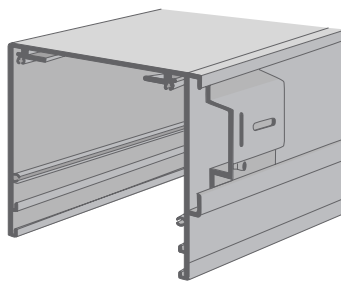

### Product Specification Sheet

<b>Product</b>	Venetian Blind Pelmet
<b>Material</b>	Extruded aluminium
<b>Extrusion Length</b>	6000mm
<b>Finish</b>	Powder coated or anodised

### Pelmet Variations

Top fix pelmet

Face fix pelmet

Top fix pelmet with end plate