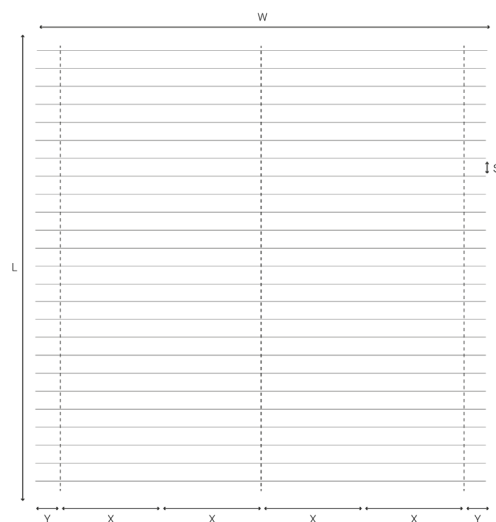

Timber Rack Arms 148W

	Internal	External
Size of louvre:	148mm	148mm
Thickness of louvre:	16mm	16mm
Louvres moveable:	0° - 90°	0° - 90°
Max Width (W):	360cm	360cm
Max Drop / Length (L)*:	600cm	600cm
Maximum area:	20m ²	18m ²
Louvre - Louvre distance (Step / Pitch) (S):	140mm	140mm
Maximum Rack arm distance (X):	130cm	120cm
Maximum Side overhang (Y)	30cm	30cm

* = number of rack arms placed beneath each other is unlimited

Horiso Timber Rack Arm - RA148W

The 148W is a non retractable louver blind made of timber, Western Red Cedar is the type of wood which is most commonly used. With a width of 148 mm it is suited for internal and external installation to horizontal, vertical, sloping or unusual shaped windows.