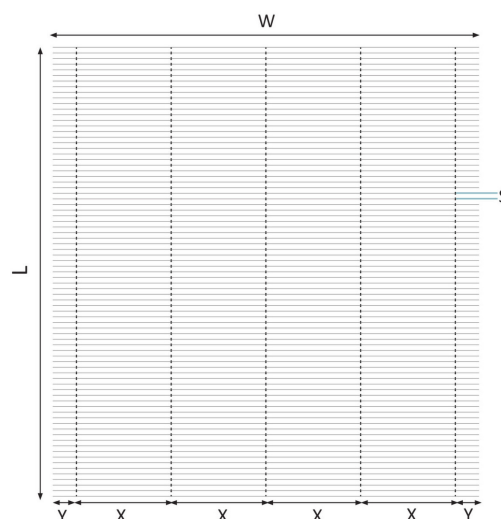

Timber Rack Arms

87W

horiso®

	Internal	External
Size of louvre:	87mm	87mm
Thickness of louvre:	16mm	16mm
Louvres moveable:	0° - 90°	0° - 90°
Max Width (W):	360cm	360cm
Max Drop / Length (L)*:	600cm	600cm
Maximum area:	20m ²	18m ²
Louvre - Louvre distance (Step / Pitch) (S):	90mm	90mm
Maximum Rack arm distance (X):	130cm	120cm
Maximum Side overhang (Y)	30cm	30cm

* = number of rack arms placed beneath each other is unlimited

Horiso Timber Rack Arm - RA87W

The 87W is a non retractable louver blind made of timber, Western Red Cedar is the type of wood which is most commonly used. With a width of 87 mm it is suited for internal and external installation to horizontal, vertical, sloping or unusual shaped windows.