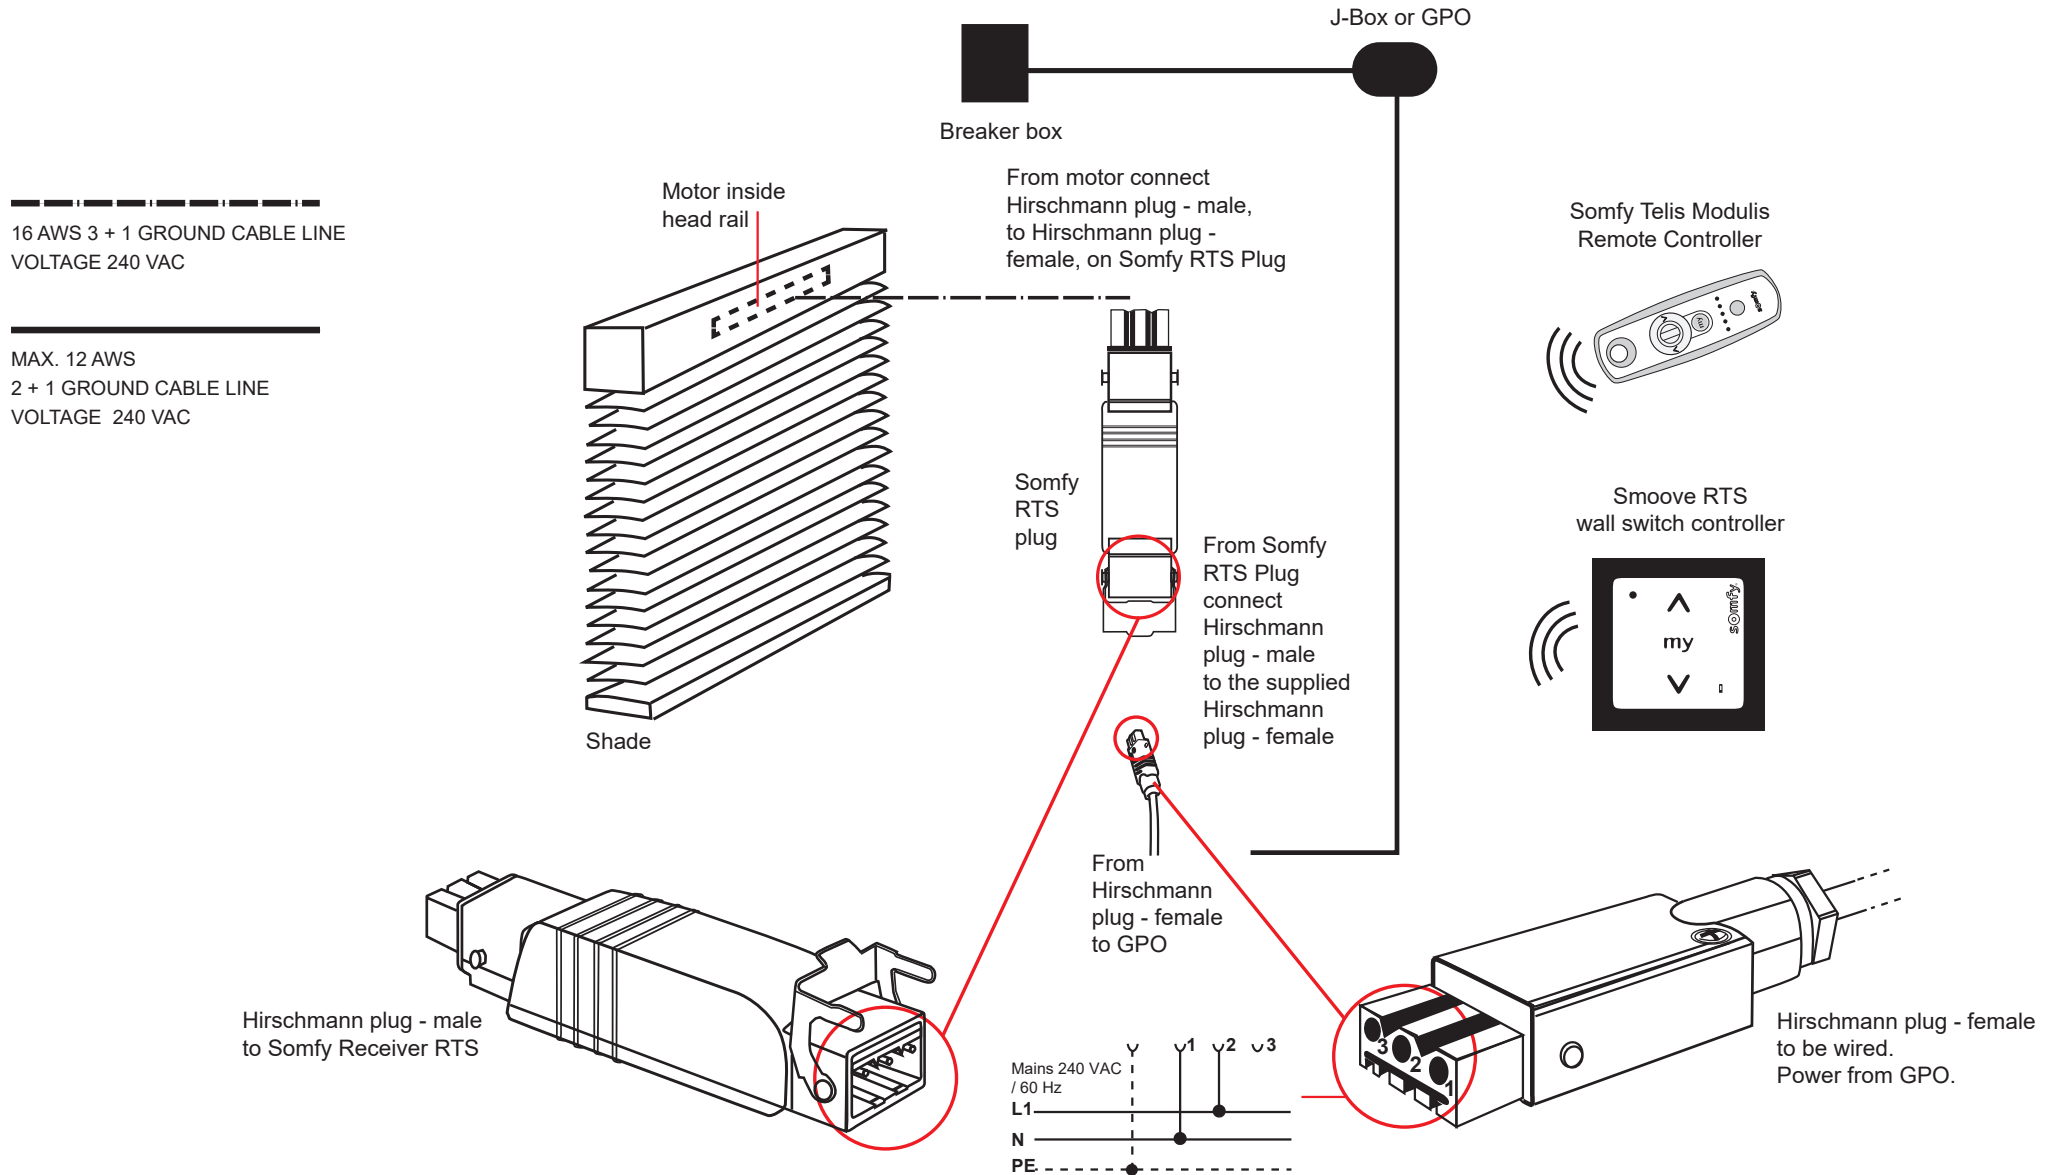

Wiring Diagram Somfy Solliris Modulis Receiver RTS Plug

Specialty Venetian Blinds

Horiso© Copyright - This drawing is the property of Horiso. Any copies, reproduction or distribution to other parties must only be done with formal consent.