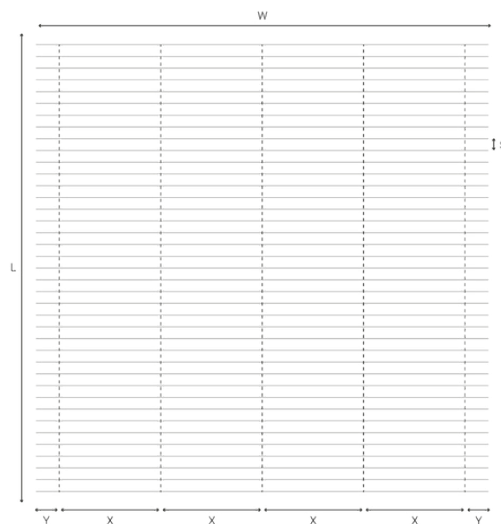

Aluminium Rack Arms 145E

horiso®

	Internal	External
Size of louvre:	145mm	145mm
Thickness of louvre:	1.8mm	1.8mm
Louvres moveable:	0° - 90°	0° - 90°
Max Width (W):	600cm	600cm
Max Drop / Length (L)*:	600cm	600cm
Maximum area:	18m ²	16m ²
Louvre - Louvre distance (Step / Pitch) (S):	140mm	140mm
Maximum Rack arm distance (X):	200cm	180cm
Maximum Side overhang (Y)	50cm	40cm

* = number of rack arms placed beneath each other is unlimited

Horiso Aluminium Rack Arm - RA145

The 145E louvre system is a non-retractable slatted blind made from high-grade extruded aluminium. With a width of 145 mm it is suited for internal and external installations to horizontal, vertical, sloping, or unusual shaped windows. The 145E louvre system can be fixed, crank operated or motorised.