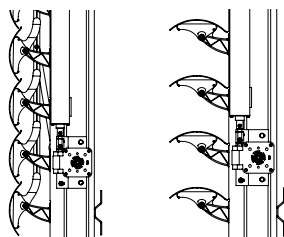

Aluminium Rack Arms 145E

horiso®

	Internal	External
Size of louvre:	145mm	145mm
Thickness of louvre:	1.8mm	1.8mm
Louvres moveable:	0° - 90°	0° - 90°
Max Width (W):	600cm	600cm
Max Drop / Length (L)*:	600cm	600cm
Maximum area:	18m ²	16m ²
Louvre - Louvre distance (Step / Pitch) (S):	140mm	140mm
Maximum Rack arm distance (X):	200cm	180cm
Maximum Side overhang (Y)	50cm	40cm

* = number of rack arms placed beneath each other is unlimited

Horiso Aluminium Rack Arm - RA145

The 145E louvre system is a non-retractable slatted blind made from high-grade extruded aluminium. With a width of 145 mm it is suited for internal and external installations to horizontal, vertical, sloping, or unusual shaped windows. The 145E louvre system can be fixed, crank operated or motorised.