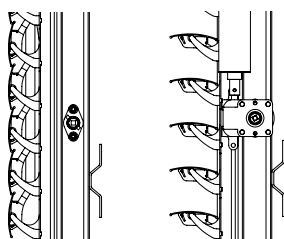

Aluminium Rack Arms 75E

horiso®

	Internal	External
Size of louvre:	75mm	75mm
Thickness of louvre:	1.5mm	1.5mm
Louvres moveable:	0° - 90°	0° - 90°
Max Width (W):	600cm	600cm
Max Drop / Length (L)*:	600cm	600cm
Maximum area:	20m ²	18m ²
Louvre - Louvre distance (Step / Pitch) (S):	70mm	70mm
Maximum Rack arm distance (X):	140cm	130cm
Maximum Side overhang (Y)	40cm	30cm

* = number of rack arms placed beneath each other is unlimited

Horiso Aluminium Rack Arm - RA75

The 75E louvre system is a non-retractable slatted blind made from high-grade extruded aluminium. With a width of 75 mm it is suited for internal and external installations to horizontal, vertical, sloping, or unusual shaped windows. The 75E louvre system can be fixed, crank operated or motorised.