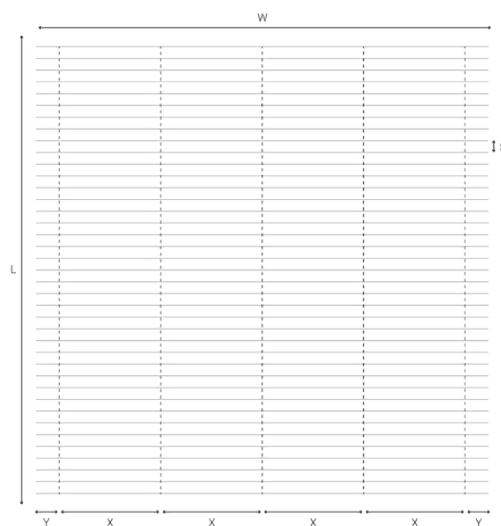

Aluminium Rack Arms 75E

horiso®

	Internal	External
Size of louvre:	75mm	75mm
Thickness of louvre:	1.5mm	1.5mm
Louvres moveable:	0° - 90°	0° - 90°
Max Width (W):	600cm	600cm
Max Drop / Length (L)*:	600cm	600cm
Maximum area:	20m ²	18m ²
Louvre - Louvre distance (Step / Pitch) (S):	70mm	70mm
Maximum Rack arm distance (X):	140cm	130cm
Maximum Side overhang (Y)	40cm	30cm

* = number of rack arms placed beneath each other is unlimited

Horiso Aluminium Rack Arm - RA75

The 75E louvre system is a non-retractable slatted blind made from high-grade extruded aluminium. With a width of 75 mm it is suited for internal and external installations to horizontal, vertical, sloping, or unusual shaped windows. The 75E louvre system can be fixed, crank operated or motorised.