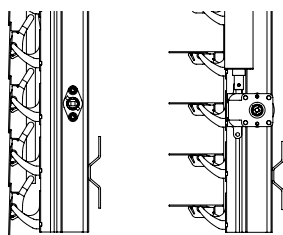

Aluminium Rack Arms 96E

horiso®

	Internal	External
Size of louvre:	96mm	96mm
Thickness of louvre:	1.8mm	1.8mm
Louvres moveable:	0° - 90°	0° - 90°
Max Width (W):	600cm	600cm
Max Drop / Length (L)*:	600cm	600cm
Maximum area:	20m ²	18m ²
Louvre - Louvre distance (Step / Pitch) (S):	90mm	90mm
Maximum Rack arm distance (X):	140cm	130cm
Maximum Side overhang (Y)	40cm	30cm

* = number of rack arms placed beneath each other is unlimited

Horiso Aluminium Rack Arm - RA96

The 96E louvre system is a non-retractable slatted blind made from high-grade extruded aluminium. With a width of 96mm it is suited for internal and external installations to horizontal, vertical, sloping, or unusual shaped windows. The 96E louvre system can be fixed, crank operated or motorised.