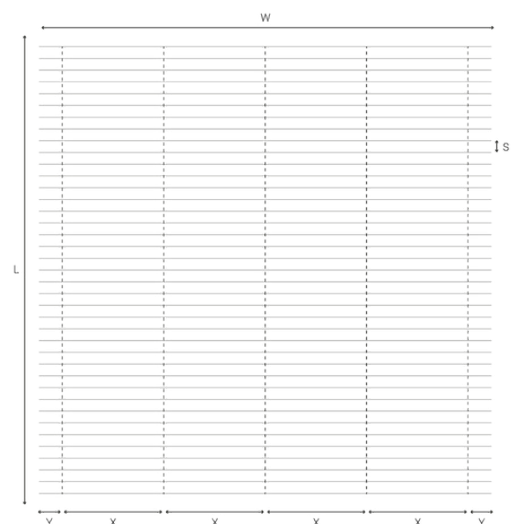

Aluminium Rack Arms 96E

horiso®

	Internal	External
Size of louvre:	96mm	96mm
Thickness of louvre:	1.8mm	1.8mm
Louvres moveable:	0° - 90°	0° - 90°
Max Width (W):	600cm	600cm
Max Drop / Length (L)*:	600cm	600cm
Maximum area:	20m ²	18m ²
Louvre - Louvre distance (Step / Pitch) (S):	90mm	90mm
Maximum Rack arm distance (X):	140cm	130cm
Maximum Side overhang (Y)	40cm	30cm

* = number of rack arms placed beneath each other is unlimited

Horiso Aluminium Rack Arm - RA96

The 96E louvre system is a non-retractable slatted blind made from high-grade extruded aluminium. With a width of 96mm it is suited for internal and external installations to horizontal, vertical, sloping, or unusual shaped windows. The 96E louvre system can be fixed, crank operated or motorised.