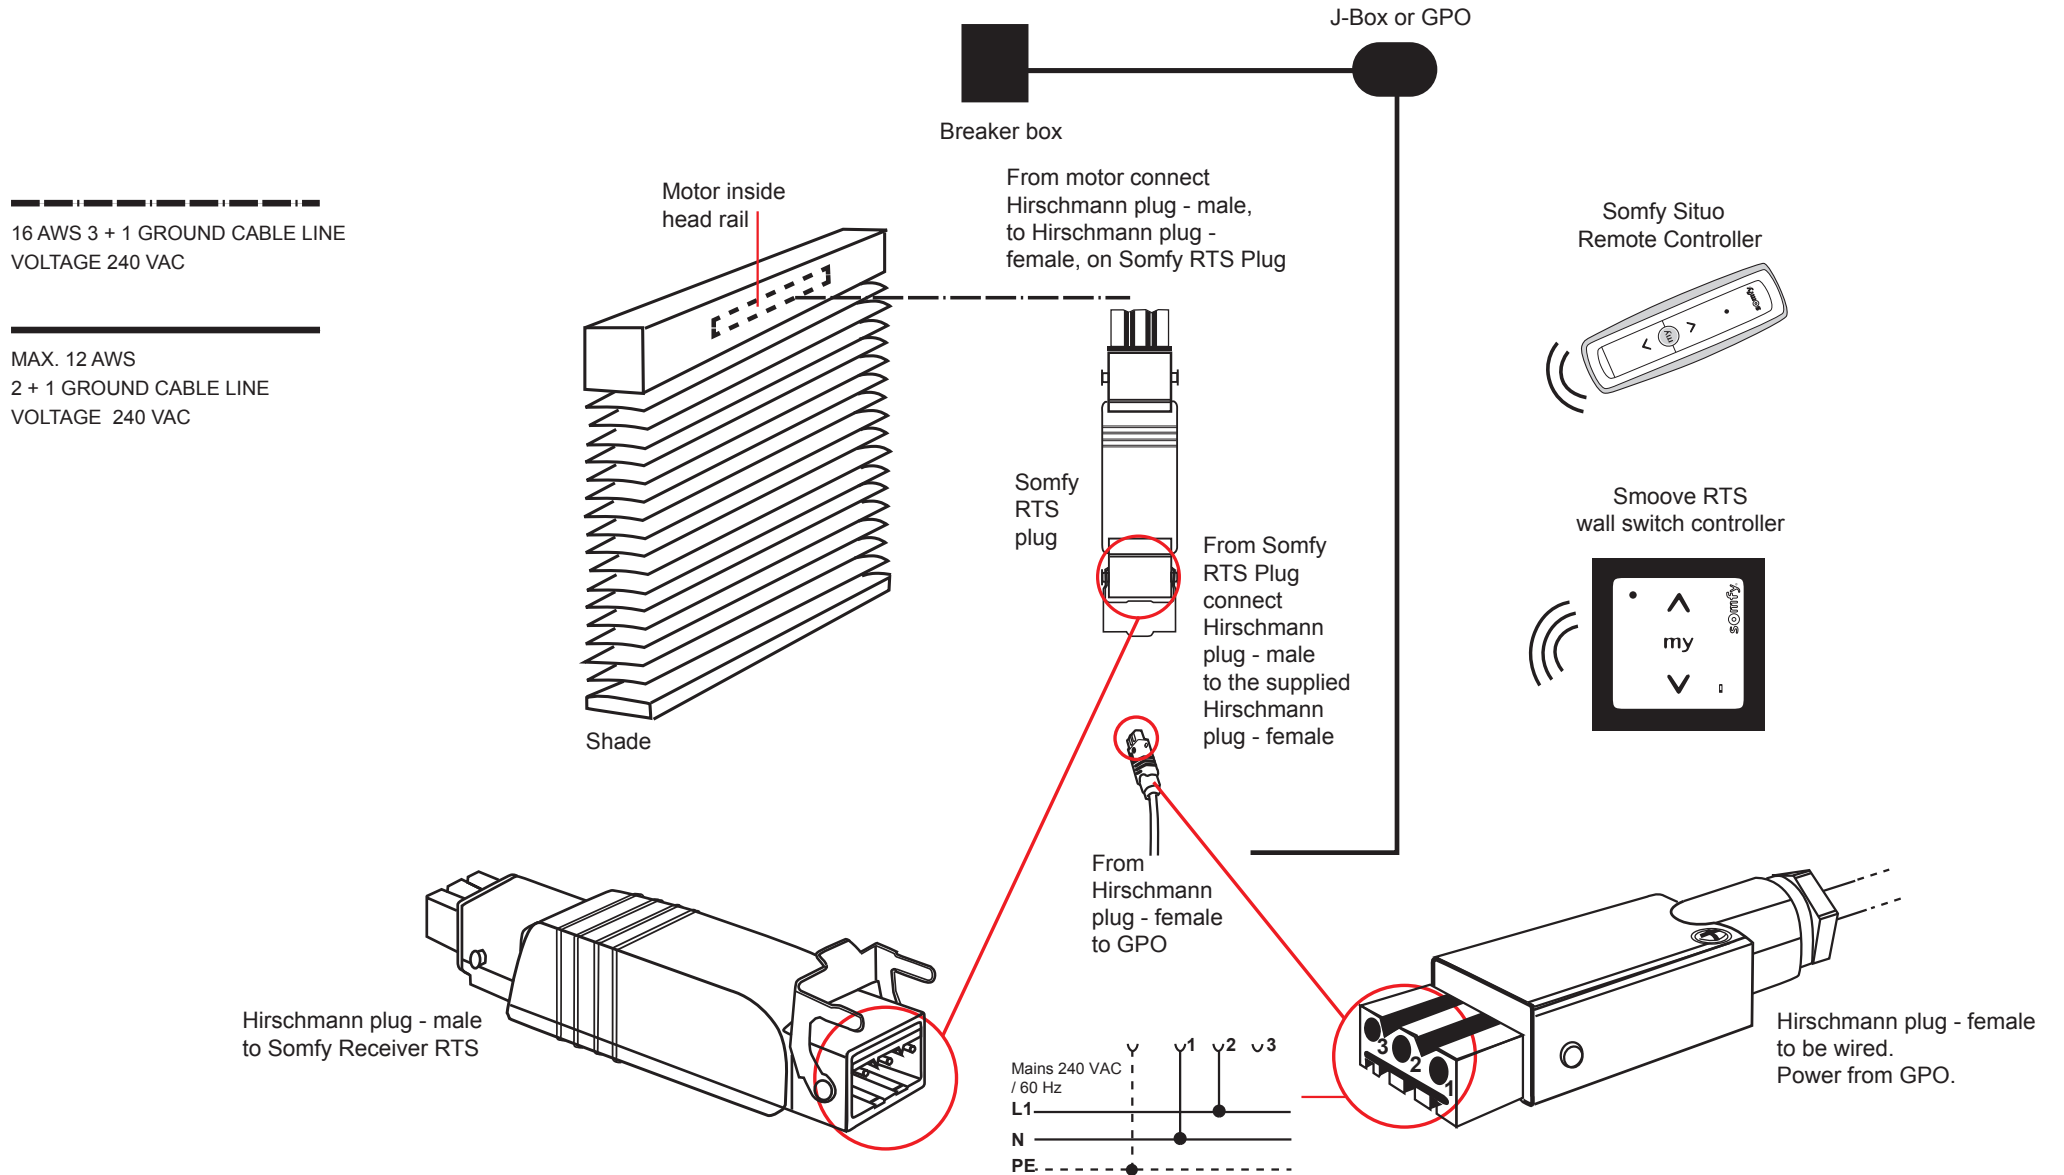

# Wiring Diagram Somfy Solliris Modulis Receiver RTS Plug

Specialty Venetian Blinds

Horiso© Copyright - This drawing is the property of Horiso. Any copies, reproduction or distribution to other parties must only be done with formal consent.